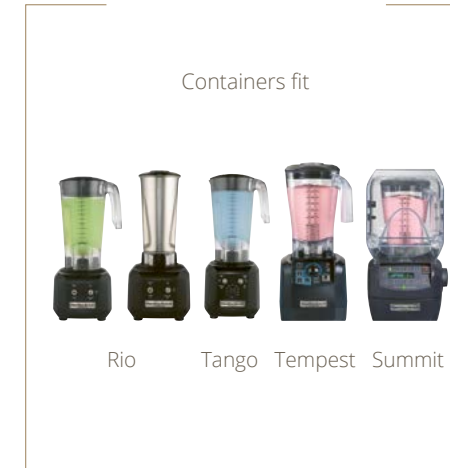

Rio Tango Tempest Summit