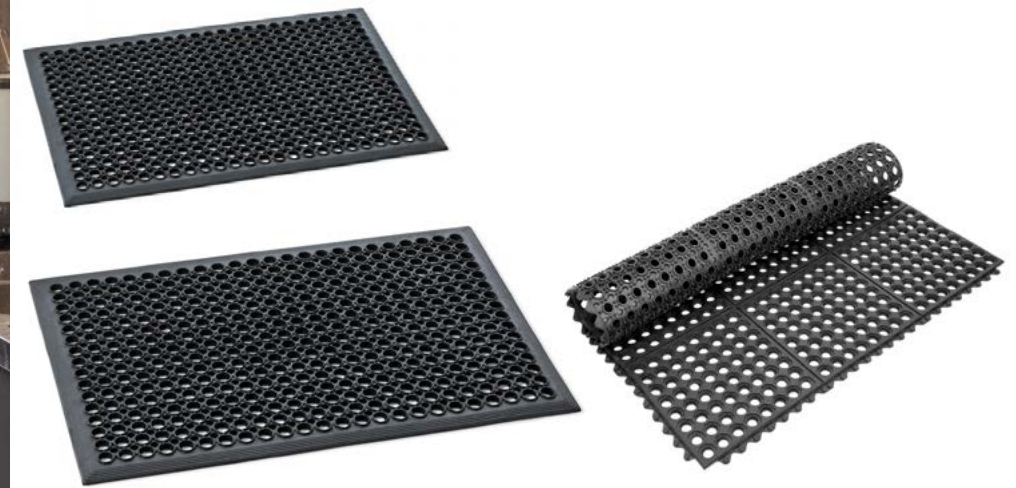

CLEANING & SERVICE EQUIPMENT

Floor Mat, anti-slip, black rubber | 152,5 x 91,5 x 1,2cm
9980-152

Floor Mat, anti-slip, black 91,5 x 91,5cm
9982-915

Service – Cleaning & Services